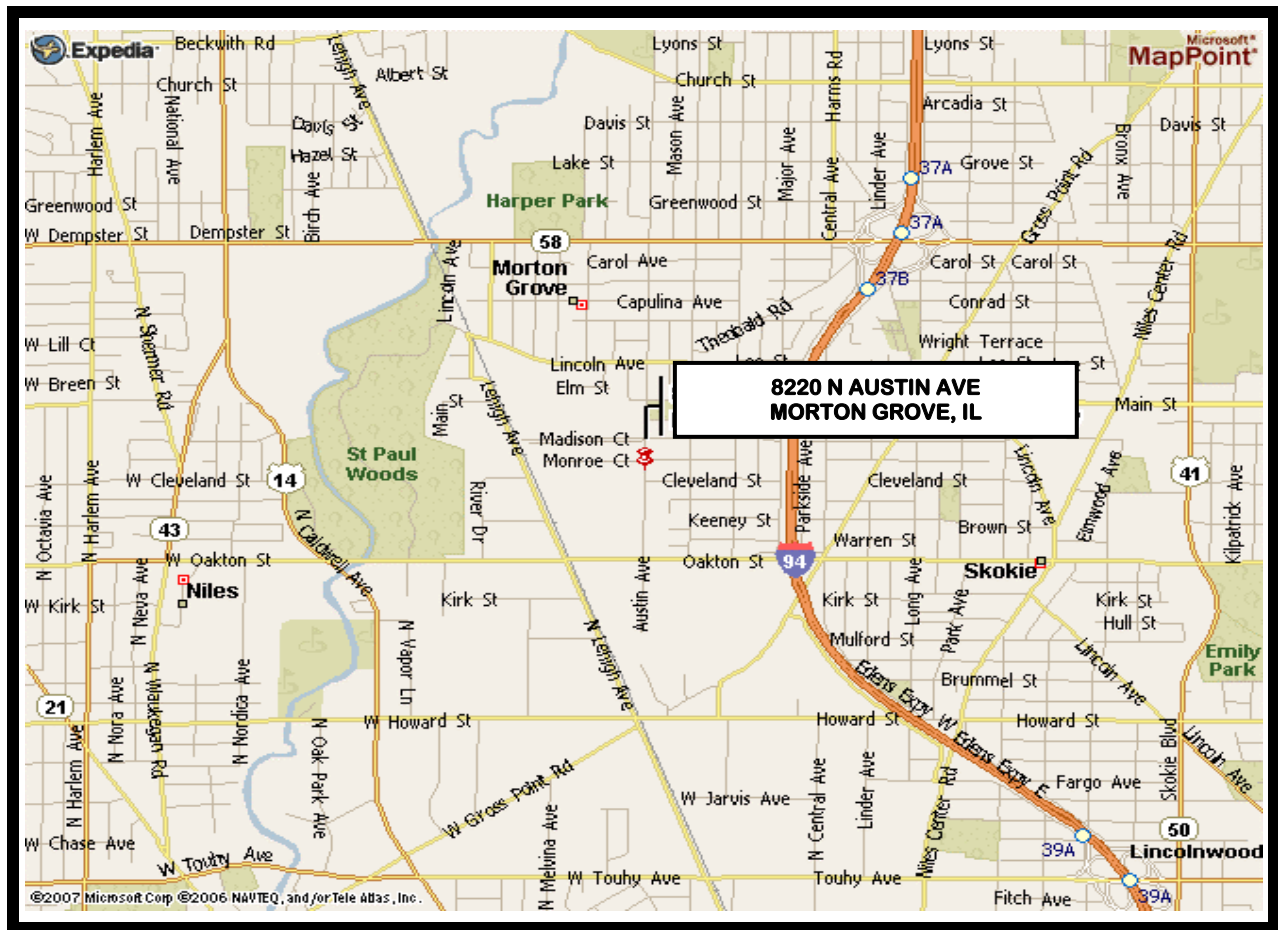

## PASSOVER 2010 FOOD DELIVERY

**SUNDAY, MARCH 21, 2010.....9:00 A.M. TO 11:00 A.M.**

**WAREHOUSE LOCATION:  
8220 N. AUSTIN AVE...MORTON GROVE, ILLINOIS  
(8200 NORTH-6000 WEST)**

### Directions from the North and the South:

**Edens Expressway to Dempster (West)  
Go West on Dempster to Austin.  
Turn left on Austin and go South to Monroe Street**

**We need cars, drivers and families to participate in this Mitzvah.  
We especially need large cars and vans to take multiple boxes for delivery.  
Leave plenty of room in your vehicle for the boxes...Empty your trunk!**